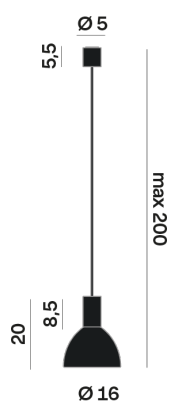

Interior

Glass: Glass semispherical

LED

MID POWER LED

2.700 K

CRI 90

220- 240V 50Hz

Macadam step 2

Lighting Type: Indirect

Light Distribution: Symmetric

COLOR

● 32, Canna di fucile

Discover

Souvlaki

Semispherical