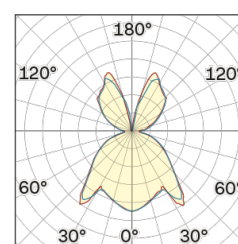

Lighting Type: Indirect

Light Distribution: Symmetric

COLOR

● 32, Canna di fucile

Discover

Souvlaki

Semispherical