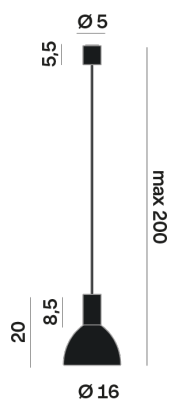

COLOR

● 27, Rame opaco

Discover

Souvlaki

Semispherical