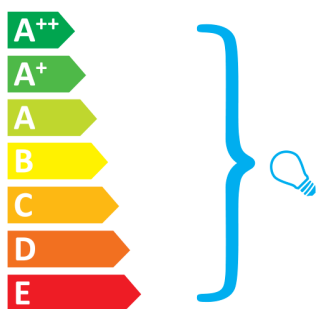

Rotaliana Pomi H3

This luminaire is compatible with bulbs of the energy classes:

Bulbs not included.

874/2012.