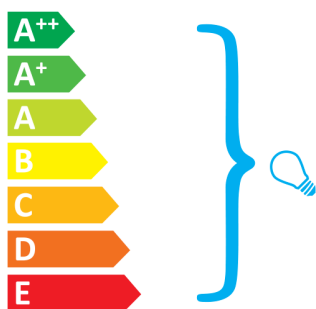

**Rotaliana** Pomi H1

This luminaire is compatible with bulbs of the energy classes:

Bulbs not included.

874/2012.