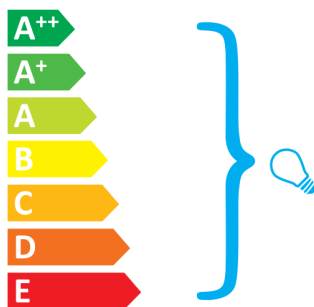

Rotaliana Luxy H5

This luminaire is compatible with bulbs of the energy classes:

Bulbs not included.

874/2012.