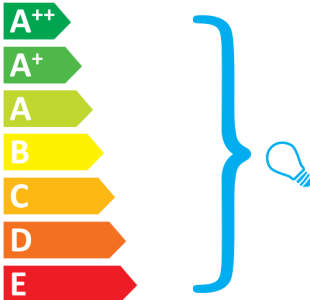

**Rotaliana** Lampion H2

This luminaire is compatible with bulbs of the energy classes:

Bulbs not included.

874/2012.