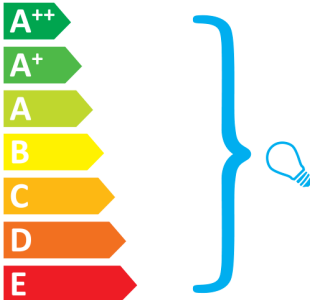

**Rotaliana** Lampion H1

This luminaire is compatible with bulbs of the energy classes:

Bulbs not included.

874/2012.