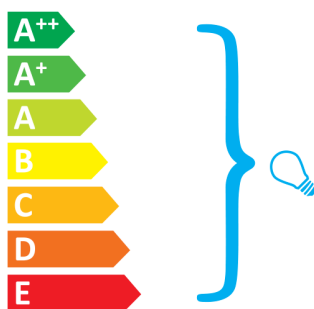

Rotaliana Goccia H2

This luminaire is compatible with bulbs of the energy classes:

Bulbs not included.

874/2012.