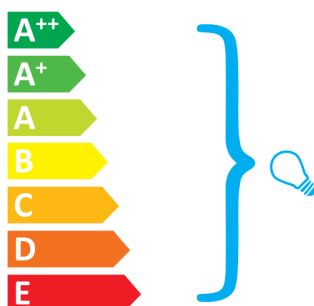

Rotaliana Goccia H1

This luminaire is compatible with bulbs of the energy classes:

Bulbs not included.

874/2012.