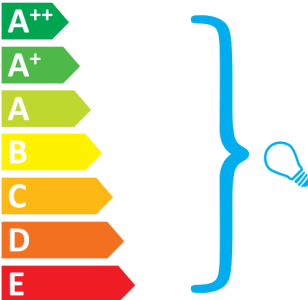

Rotaliana Flow Glass H2

This luminaire is compatible with bulbs of the energy classes:

Bulbs not included.

874/2012.