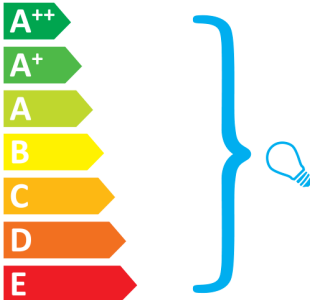

Rotaliana Flow Glass H1

This luminaire is compatible with bulbs of the energy classes:

Bulbs not included.

874/2012.