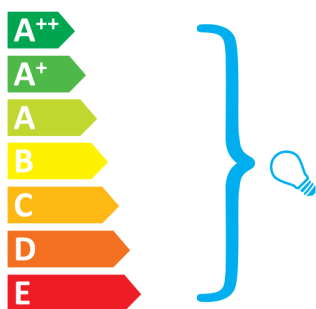

**Rotaliana** Flow Glass H1

This luminaire is compatible with bulbs of the energy classes:

Bulbs not included.

874/2012.