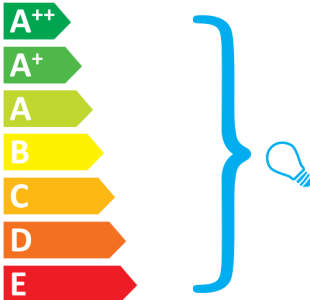

Rotaliana Cloud H2

This luminaire is compatible with bulbs of the energy classes:

Bulbs not included.

874/2012.