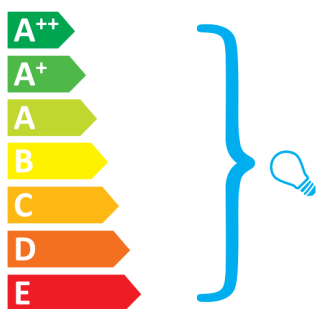

Rotaliana Cloud H1

This luminaire is compatible with bulbs of the energy classes:

Bulbs not included.

874/2012.