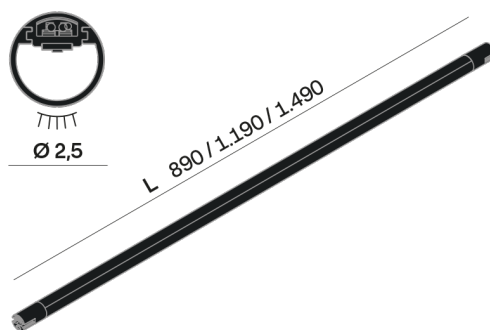

Interior

Lenght (cm): 119

LED

MID POWER LED

2.700 K

CRI 90

48V

Macadam step 2

Lightning Type: Direct

Light Distribution: Diffused

COLOR

63, Bianco (opaco)

Ø 2,5

L 890 / 1.190 / 1.490

Discover

Souvlaki