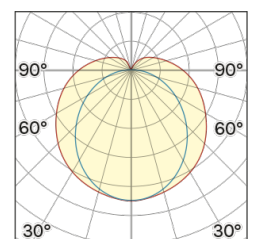

Lightning Type: Direct

Light Distribution: Diffused

COLOR

63, Bianco (opaco)

Ø 2,5

L 890 / 1.190 / 1.490

Discover

Souvlaki