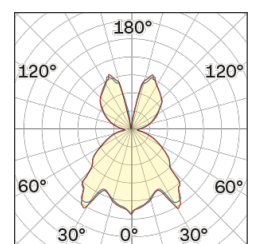

Lighting Type: Indirect

Light Distribution: Symmetric

COLOR

63, Bianco (opaco)

Discover

Souvlaki

Conical