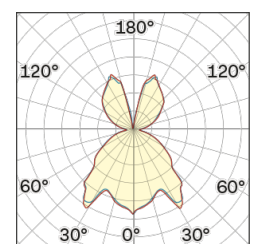

Lighting Type: Indirect

Light Distribution: Symmetric

COLOR

63, Bianco (opaco)

Discover

Souvlaki

Conical