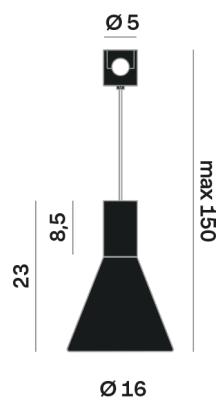

Lighting Type: Indirect

Light Distribution: Symmetric

COLOR

63, Bianco (opaco)

Discover

Souvlaki

Conical