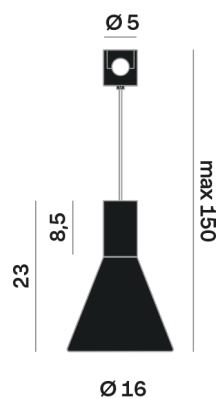

Lighting Type: Indirect

Light Distribution: Symmetric

COLOR

63, Bianco (opaco)

Discover

Souvlaki

Conical