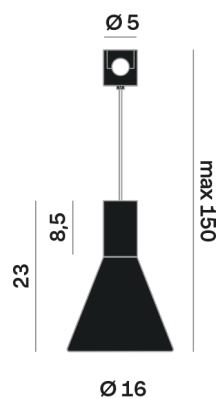

Lighting Type: Indirect

Light Distribution: Symmetric

COLOR

● 62, Nero (opaco)

Discover

Souvlaki

Conical