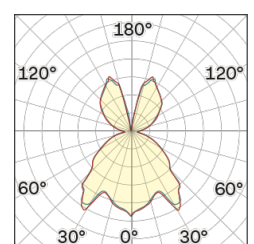

Lighting Type: Indirect

Light Distribution: Symmetric

COLOR

● 62, Nero (opaco)

Discover

Souvlaki

Conical