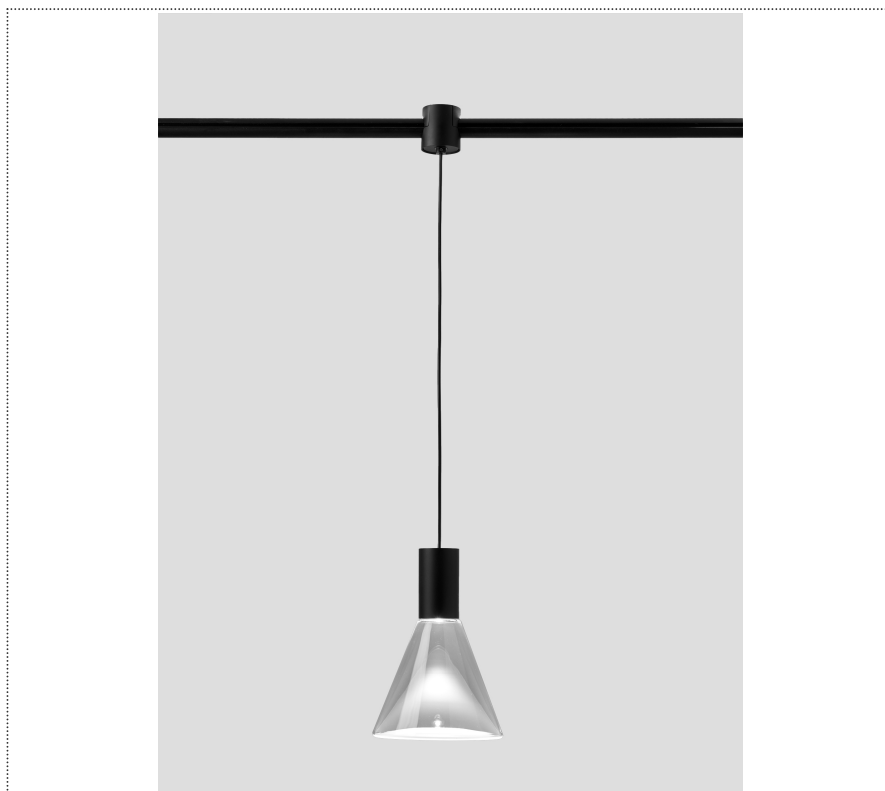

SOUVLAKI

FARETTO SOSPESO A BINARIO CON DIFFUSORE IN VETRO

ASVSH 002 62 ZL0

GENERAL

System

Track

IP20

Lumen: 915

Interior

Glass: Glass conical

LED

MID POWER LED

2.700 K

CRI 90

48V 320 mA

Macadam step 2

LED Life L80 B50 > 55.400 h

Classe Energetica: F

ELECTRICAL

48V

11,6 W

Classe 3

Driver included