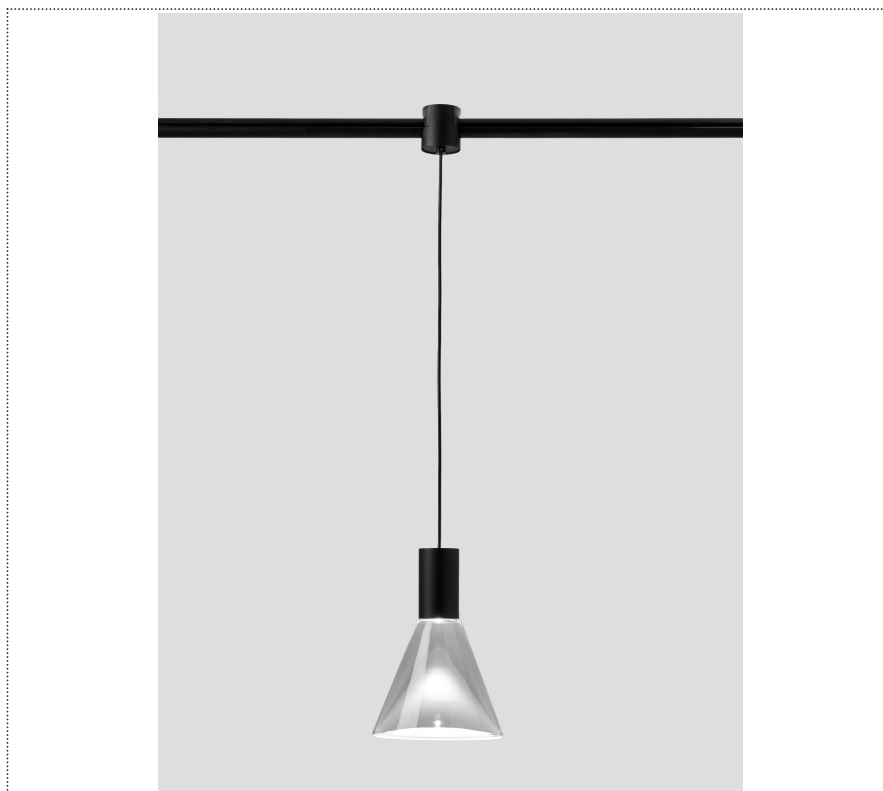

SOUVLAKI

FARETTO SOSPESO A BINARIO CON DIFFUSORE IN VETRO

ASVSH 002 62 PL1

GENERAL

System

Track

IP20

Lumen: 950

Interior

Glass: Glass conical

LED

MID POWER LED

3.000 K

CRI 90

48V 320 mA

Macadam step 2

LED Life L80 B50 > 55.400 h

Classe Energetica: F

ELECTRICAL

48V

11,6 W

Classe 3

Driver included