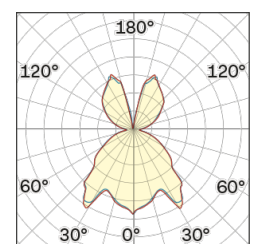

Lighting Type: Indirect

Light Distribution: Symmetric

COLOR

● 62, Nero (opaco)

Discover

Souvlaki

Conical