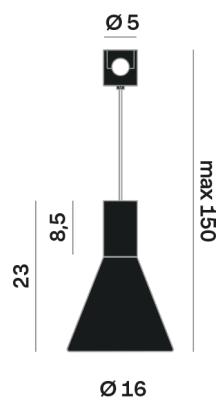

Lighting Type: Indirect

Light Distribution: Symmetric

COLOR

● 62, Nero (opaco)

Discover

Souvlaki

Conical