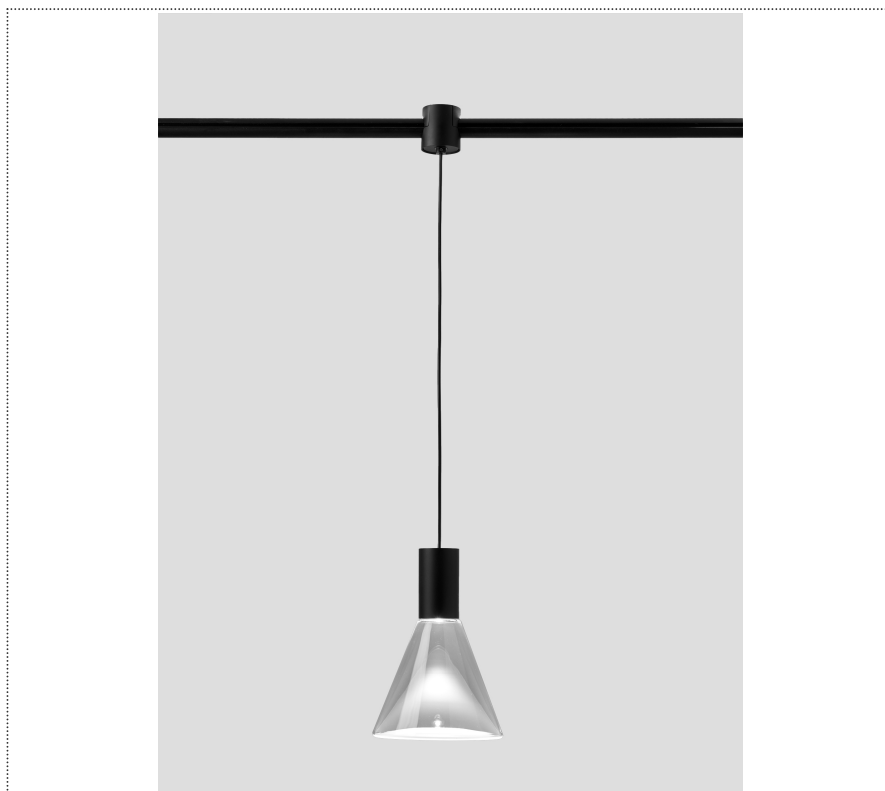

SOUVLAKI

FARETTO SOSPESO A BINARIO CON DIFFUSORE IN VETRO

ASVSH 002 35 ZL1

GENERAL

System

Track

IP20

Lumen: 950

Interior

Glass: Glass conical

LED

MID POWER LED

3.000 K

CRI 90

48V 320 mA

Macadam step 2

LED Life L80 B50 > 55.400 h

Classe Energetica: F

ELECTRICAL

48V

11,6 W

Classe 3

Driver included