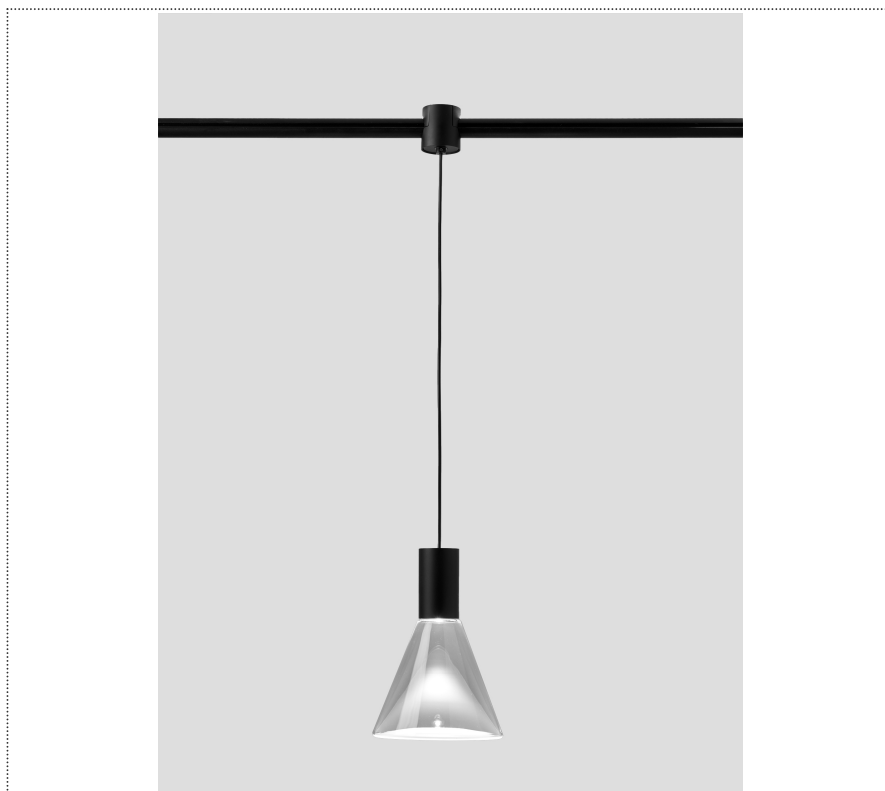

SOUVLAKI

FARETTO SOSPESO A BINARIO CON DIFFUSORE IN VETRO

ASVSH 002 35 PL1

GENERAL

System

Track

IP20

Lumen: 950

Interior

Glass: Glass conical

LED

MID POWER LED

3.000 K

CRI 90

48V 320 mA

Macadam step 2

LED Life L80 B50 > 55.400 h

Classe Energetica: F

ELECTRICAL

48V

11,6 W

Classe 3

Driver included