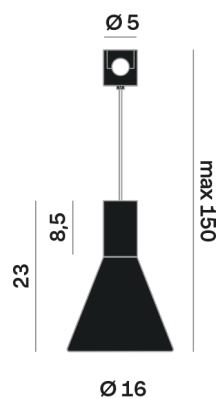

## OPTICAL | PHOTOMETRIC

Lighting Type: Indirect

Light Distribution: Symmetric

## COLOR

● 35, Nichel opaco

Discover

*Souvlaki*

Conical