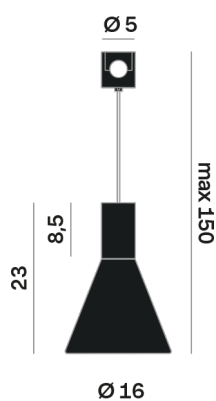

Lighting Type: Indirect

Light Distribution: Symmetric

COLOR

● 34, Oro opaco

Discover
Souvlaki

Conical