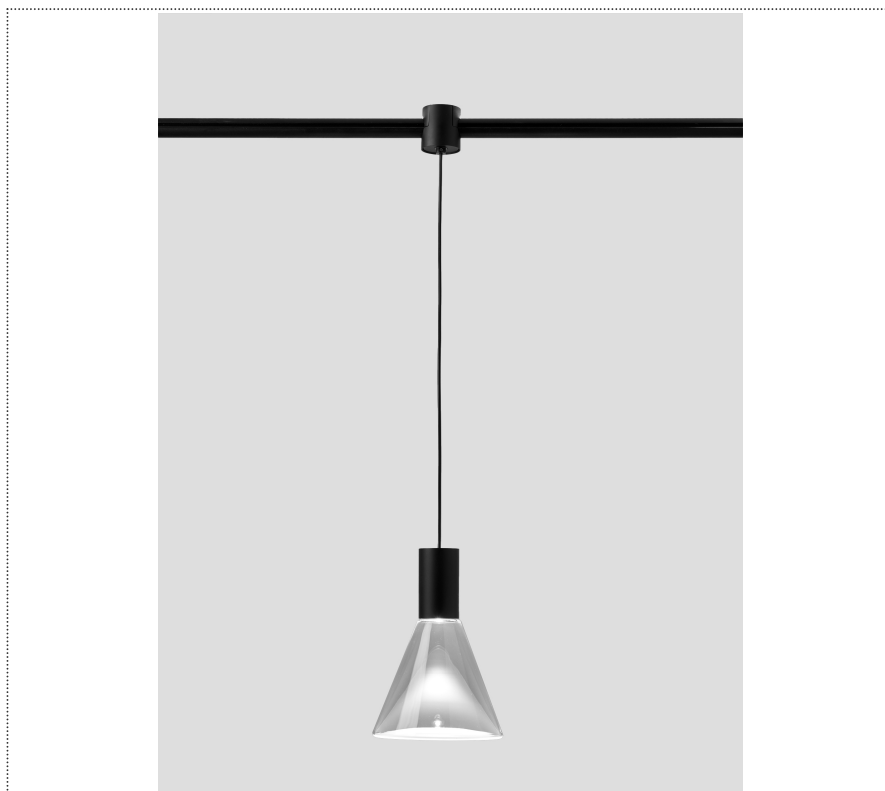

SOUVLAKI

FARETTO SOSPESO A BINARIO CON DIFFUSORE IN VETRO

ASVSH 002 34 ZL1

GENERAL

System

Track

IP20

Lumen: 950

Interior

Glass: Glass conical

LED

MID POWER LED

3.000 K

CRI 90

48V 320 mA

Macadam step 2

LED Life L80 B50 > 55.400 h

Classe Energetica: F

ELECTRICAL

48V

11,6 W

Classe 3

Driver included