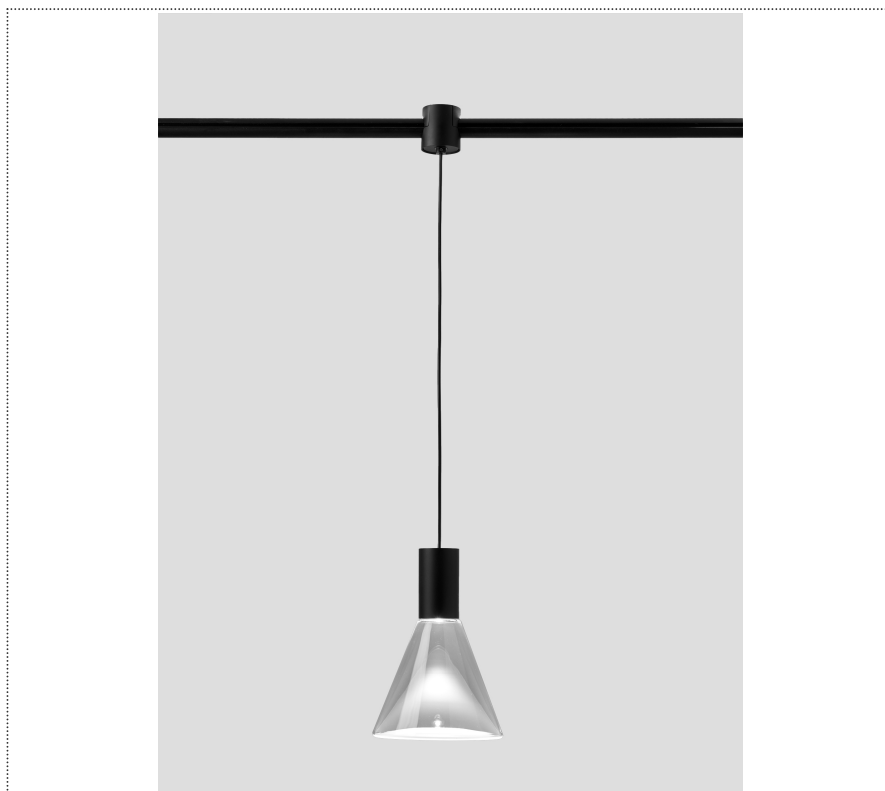

SOUVLAKI

FARETTO SOSPESO A BINARIO CON DIFFUSORE IN VETRO

ASVSH 002 34 ZL0

GENERAL

System

Track

IP20

Lumen: 915

Interior

Glass: Glass conical

LED

MID POWER LED

2.700 K

CRI 90

48V 320 mA

Macadam step 2

LED Life L80 B50 > 55.400 h

Classe Energetica: F

ELECTRICAL

48V

11,6 W

Classe 3

Driver included