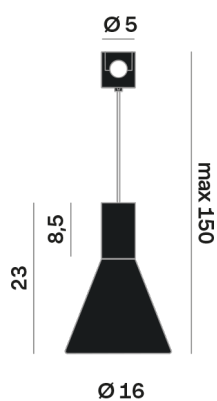

Lighting Type: Indirect

Light Distribution: Symmetric

COLOR

● 34, Oro opaco

Discover
Souvlaki

Conical