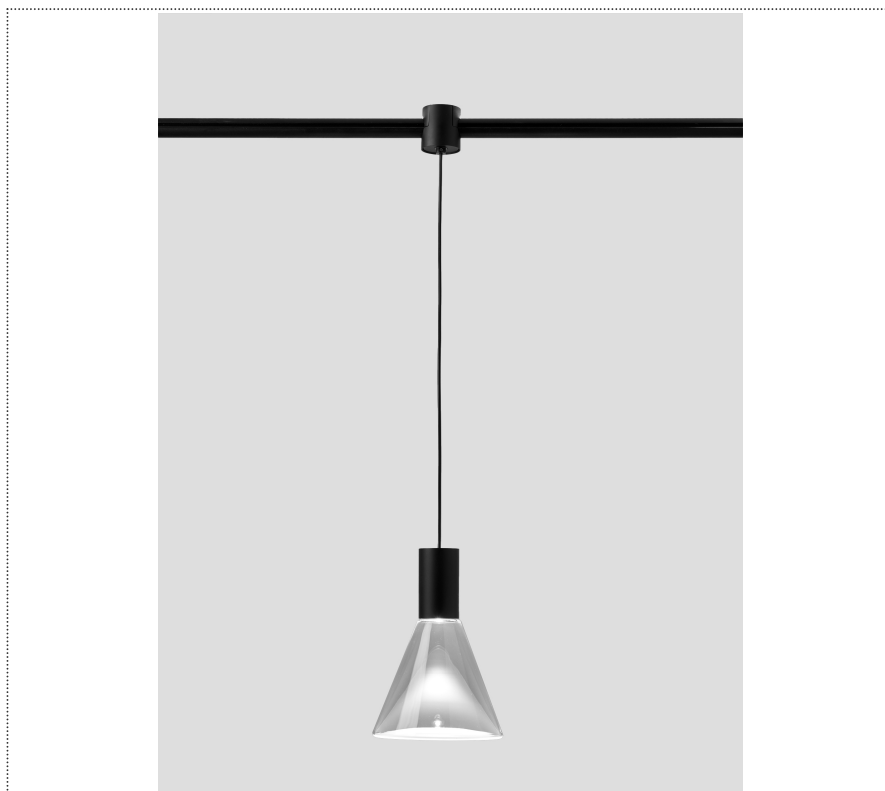

SOUVLAKI

FARETTO SOSPESO A BINARIO CON DIFFUSORE IN VETRO

ASVSH 002 34 PL1

GENERAL

System

Track

IP20

Lumen: 950

Interior

Glass: Glass conical

LED

MID POWER LED

3.000 K

CRI 90

48V 320 mA

Macadam step 2

LED Life L80 B50 > 55.400 h

Classe Energetica: F

ELECTRICAL

48V

11,6 W

Classe 3

Driver included