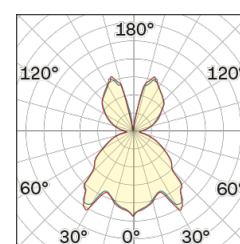

Lighting Type: Indirect

Light Distribution: Symmetric

COLOR

● 34, Oro opaco

Discover
Souvlaki

Conical