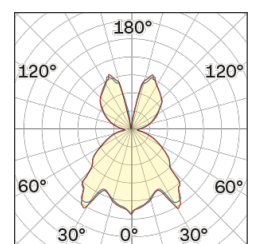

Lighting Type: Indirect

Light Distribution: Symmetric

COLOR

● 34, Oro opaco

Discover

Souvlaki

Conical