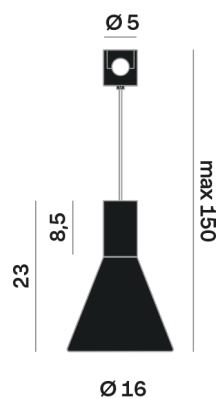

Lighting Type: Indirect

Light Distribution: Symmetric

COLOR

● 34, Oro opaco

Discover

Souvlaki

Conical