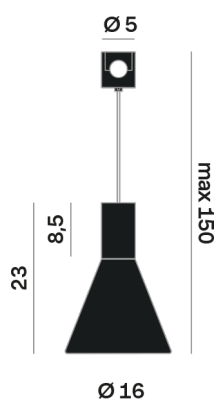

Lighting Type: Indirect

Light Distribution: Symmetric

COLOR

● 32, Canna di fucile

Discover

Souvlaki

Conical