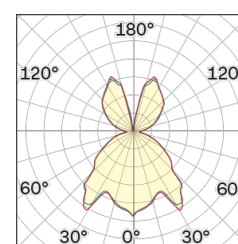

Lighting Type: Indirect

Light Distribution: Symmetric

COLOR

● 32, Canna di fucile

Discover

Souvlaki

Conical