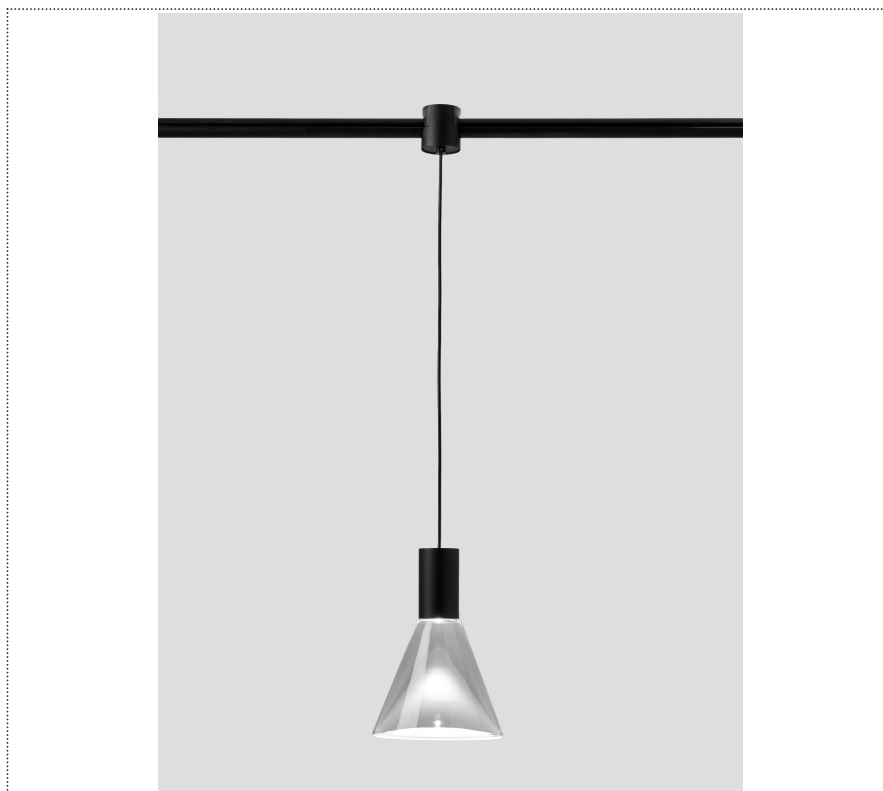

SOUVLAKI

FARETTO SOSPESO A BINARIO CON DIFFUSORE IN VETRO

ASVSH 002 32 PL1

GENERAL

System

Track

IP20

Lumen: 950

Interior

Glass: Glass conical

LED

MID POWER LED

3.000 K

CRI 90

48V 320 mA

Macadam step 2

LED Life L80 B50 > 55.400 h

Classe Energetica: F

ELECTRICAL

48V

11,6 W

Classe 3

Driver included