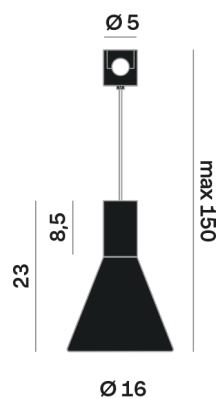

Lighting Type: Indirect

Light Distribution: Symmetric

COLOR

● 32, Canna di fucile

Discover

Souvlaki

Conical