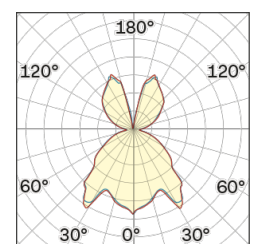

Lighting Type: Indirect

Light Distribution: Symmetric

COLOR

● 32, Canna di fucile

Discover

Souvlaki

Conical