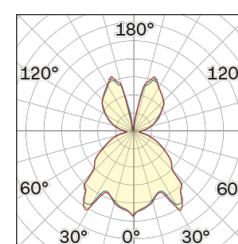

Lighting Type: Indirect

Light Distribution: Symmetric

COLOR

● 27, Rame opaco

Discover
Souvlaki

Conical