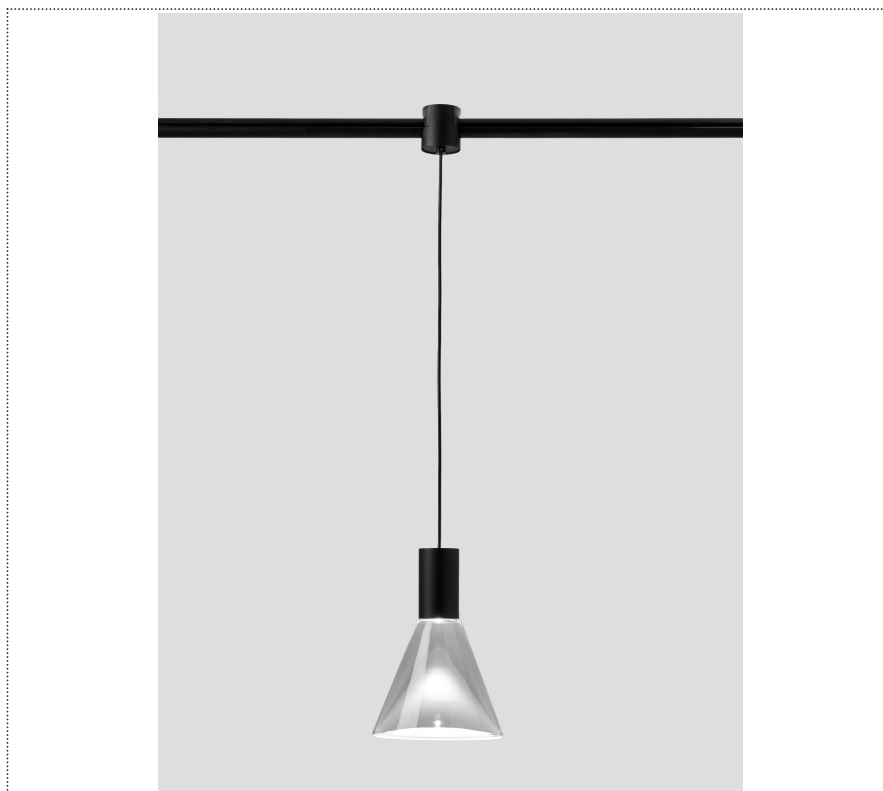

SOUVLAKI

FARETTO SOSPESO A BINARIO CON DIFFUSORE IN VETRO

ASVSH 002 27 ZL1

GENERAL

System

Track

IP20

Lumen: 950

Interior

Glass: Glass conical

LED

MID POWER LED

3.000 K

CRI 90

48V 320 mA

Macadam step 2

LED Life L80 B50 > 55.400 h

Classe Energetica: F

ELECTRICAL

48V

11,6 W

Classe 3

Driver included