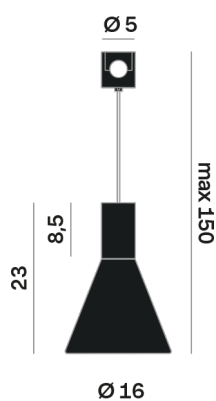

Lighting Type: Indirect

Light Distribution: Symmetric

COLOR

● 27, Rame opaco

Discover
Souvlaki

Conical