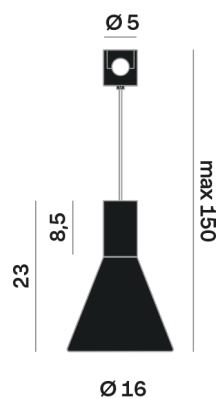

Lighting Type: Indirect

Light Distribution: Symmetric

COLOR

● 27, Rame opaco

Discover

Souvlaki

Conical