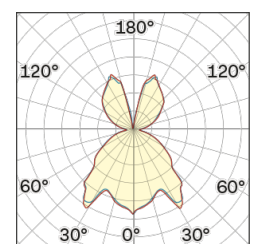

Lighting Type: Indirect

Light Distribution: Symmetric

COLOR

● 27, Rame opaco

Discover

Souvlaki

Conical