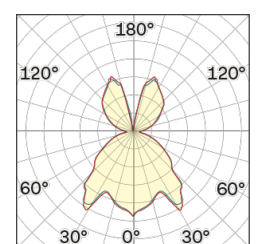

Lighting Type: Indirect

Light Distribution: Symmetric

COLOR

● 27, Rame opaco

Discover

Souvlaki

Conical