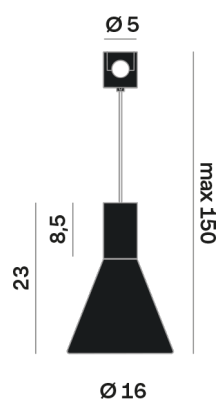

Lighting Type: Indirect

Light Distribution: Symmetric

COLOR

● 27, Rame opaco

Discover

Souvlaki

Conical