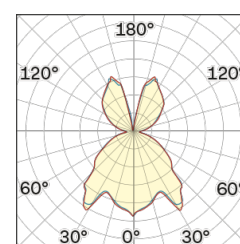

Lighting Type: Indirect

Light Distribution: Symmetric

COLOR

● 27, Rame opaco

Discover

Souvlaki

Conical