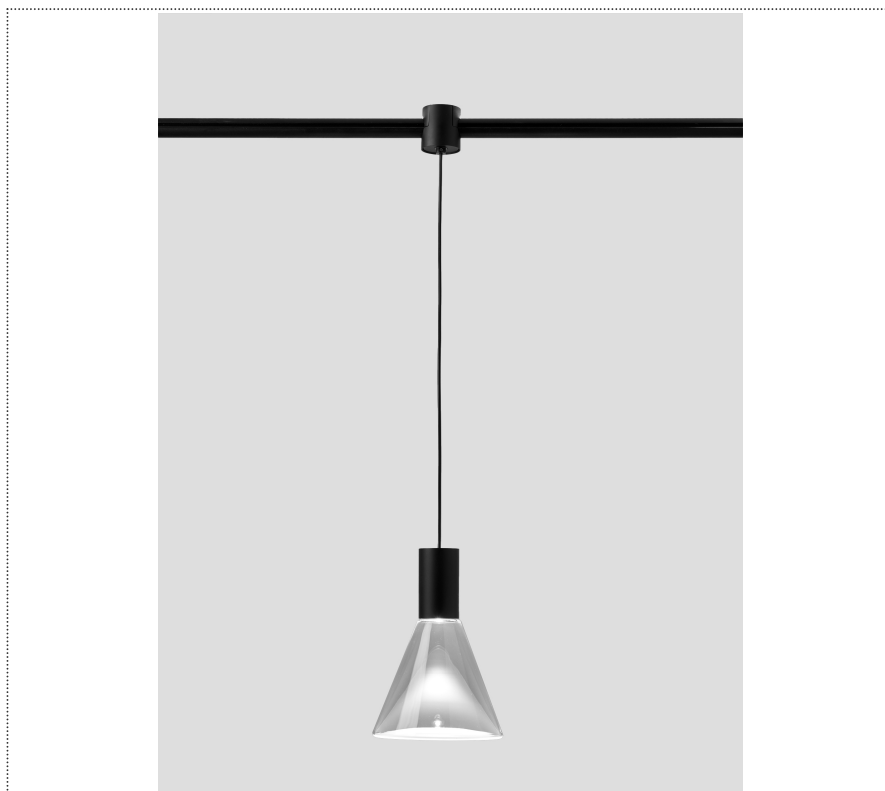

SOUVLAKI

FARETTO SOSPESO A BINARIO CON DIFFUSORE IN VETRO

ASVSH 002 27 PLO

GENERAL

System

Track

IP20

Lumen: 915

Interior

Glass: Glass conical

LED

MID POWER LED

2.700 K

CRI 90

48V 320 mA

Macadam step 2

LED Life L80 B50 > 55.400 h

Classe Energetica: F

ELECTRICAL

48V

11,6 W

Classe 3

Driver included