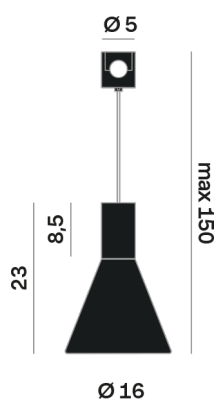

Lighting Type: Indirect

Light Distribution: Symmetric

COLOR

● 27, Rame opaco

Discover

Souvlaki

Conical