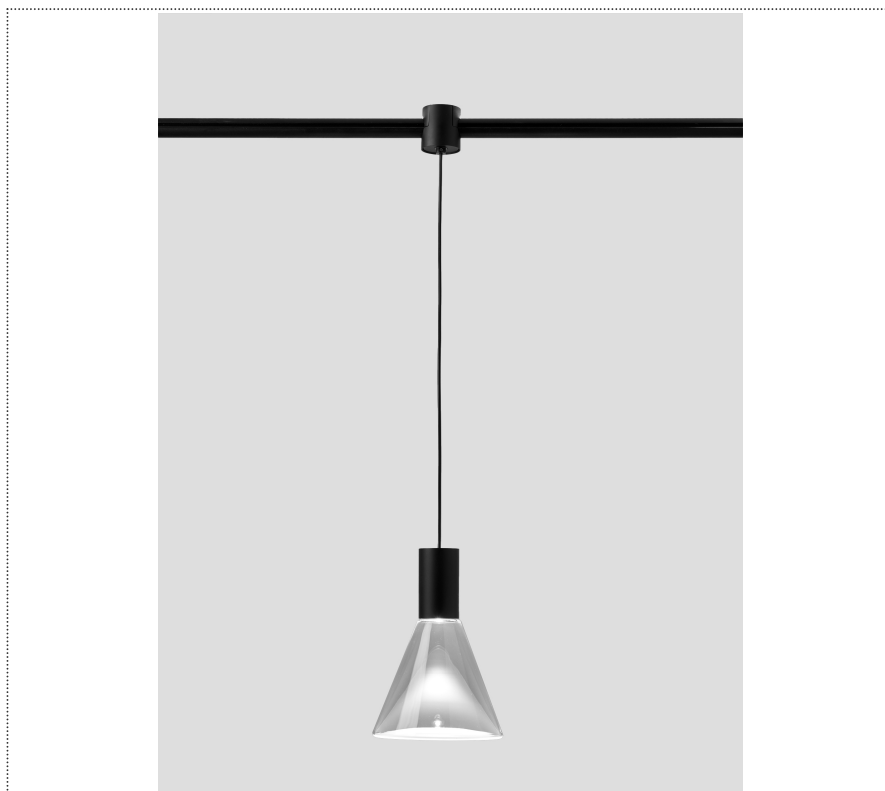

SOUVLAKI

FARETTO SOSPESO A BINARIO CON DIFFUSORE IN VETRO

ASVSH 002 26 ZL1

GENERAL

System

Track

IP20

Lumen: 950

Interior

Glass: Glass conical

LED

MID POWER LED

3.000 K

CRI 90

48V 320 mA

Macadam step 2

LED Life L80 B50 > 55.400 h

Classe Energetica: F

ELECTRICAL

48V

11,6 W

Classe 3

Driver included