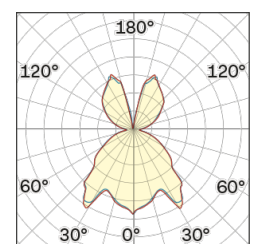

Lighting Type: Indirect

Light Distribution: Symmetric

COLOR

● 26, Bronzo opaco

Discover

Souvlaki

Conical