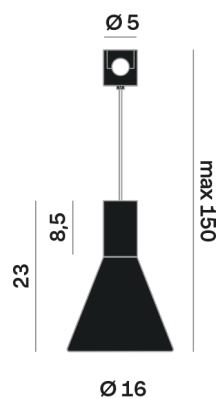

Lighting Type: Indirect

Light Distribution: Symmetric

COLOR

● 26, Bronzo opaco

Discover

Souvlaki

Conical