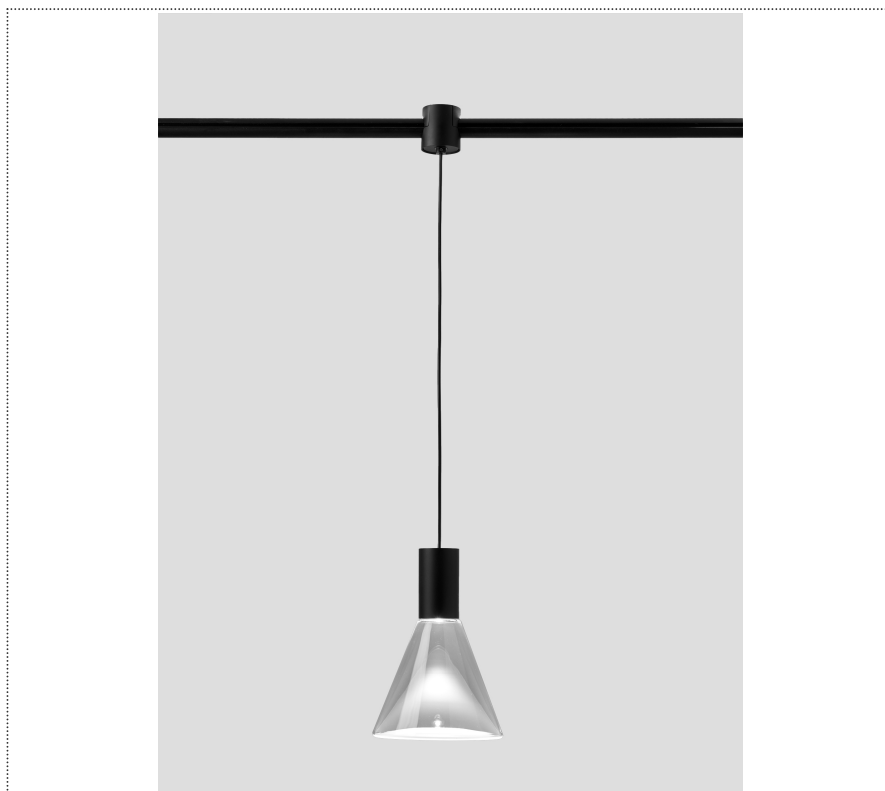

SOUVLAKI

FARETTO SOSPESO A BINARIO CON DIFFUSORE IN VETRO

ASVSH 002 26 PL1

GENERAL

System

Track

IP20

Lumen: 950

Interior

Glass: Glass conical

LED

MID POWER LED

3.000 K

CRI 90

48V 320 mA

Macadam step 2

LED Life L80 B50 > 55.400 h

Classe Energetica: F

ELECTRICAL

48V

11,6 W

Classe 3

Driver included