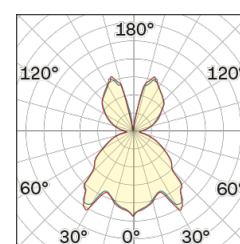

Lighting Type: Indirect

Light Distribution: Symmetric

COLOR

● 26, Bronzo opaco

Discover
Souvlaki

Conical