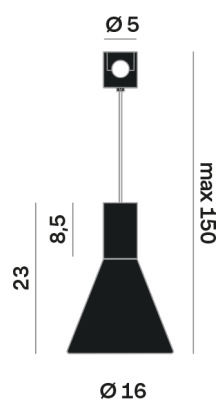

Lighting Type: Indirect

Light Distribution: Symmetric

COLOR

● 26, Bronzo opaco

Discover
Souvlaki

Conical