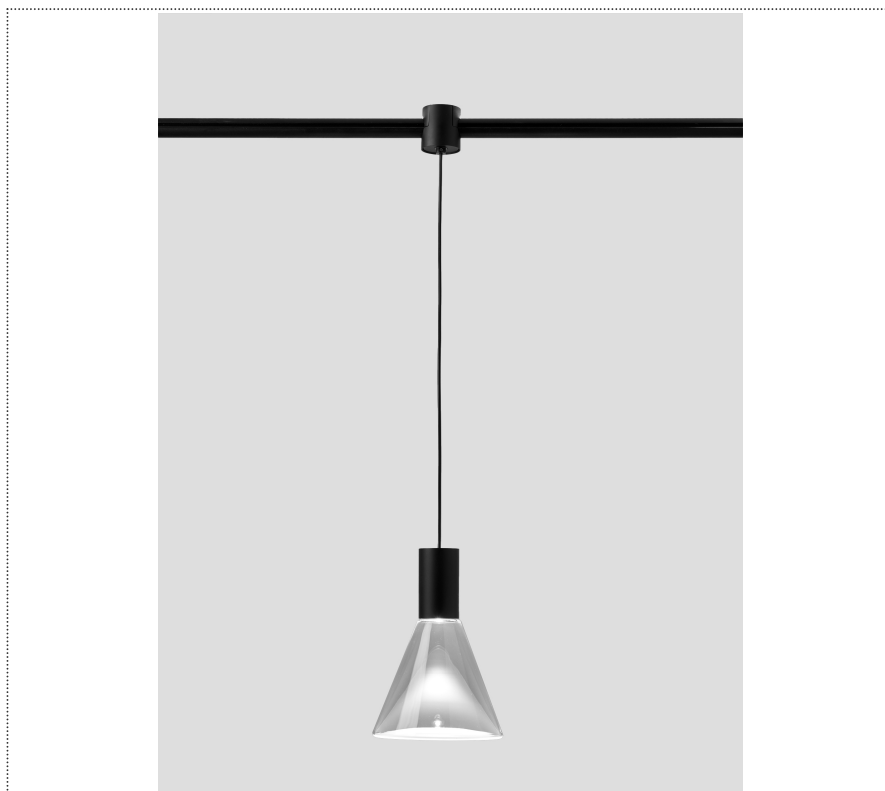

SOUVLAKI

FARETTO SOSPESO A BINARIO CON DIFFUSORE IN VETRO

ASVSH 002 26 PLO

GENERAL

System

Track

IP20

Lumen: 915

Interior

Glass: Glass conical

LED

MID POWER LED

2.700 K

CRI 90

48V 320 mA

Macadam step 2

LED Life L80 B50 > 55.400 h

Classe Energetica: F

ELECTRICAL

48V

11,6 W

Classe 3

Driver included