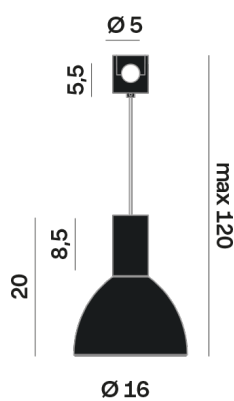

Interior

Glass: Glass semispherical

LED

MID POWER LED

3.000 K

CRI 90

48V 320 mA

Macadam step 2

Lighting Type: Indirect

Light Distribution: Symmetric

COLOR

63, Bianco (opaco)

Discover
Souvlaki

Semispherical