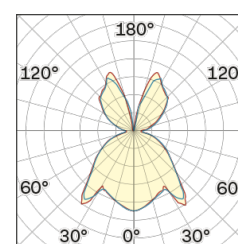

Lighting Type: Indirect

Light Distribution: Symmetric

COLOR

63, Bianco (opaco)

Discover
Souvlaki

Semispherical