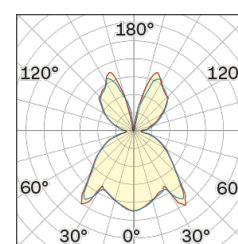

Lighting Type: Indirect

Light Distribution: Symmetric

COLOR

63, Bianco (opaco)

Discover

Souvlaki

Semispherical