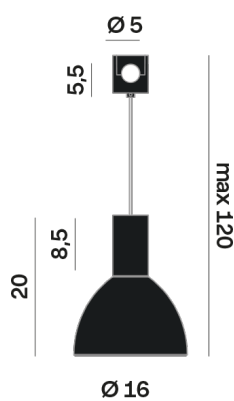

Interior

Glass: Glass semispherical

LED

MID POWER LED

2.700 K

CRI 90

48V 320 mA

Macadam step 2

Lighting Type: Indirect

Light Distribution: Symmetric

COLOR

63, Bianco (opaco)

Discover

Souvlaki

Semispherical