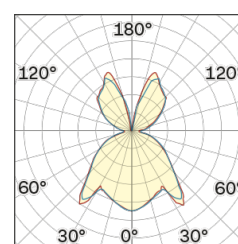

Lighting Type: Indirect

Light Distribution: Symmetric

COLOR

● 62, Nero (opaco)

Discover
Souvlaki

Semispherical