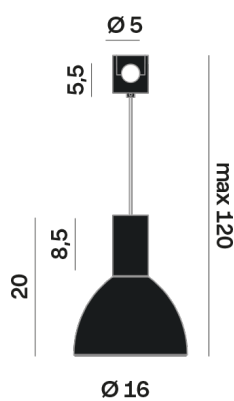

Interior

Glass: Glass semispherical

LED

MID POWER LED

3.000 K

CRI 90

48V 320 mA

Macadam step 2

Lighting Type: Indirect

Light Distribution: Symmetric

COLOR

● 62, Nero (opaco)

Discover
Souvlaki

Semispherical