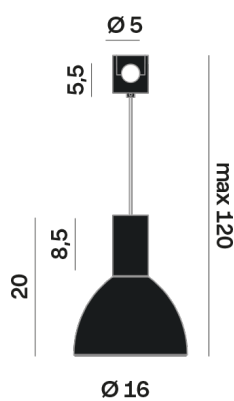

Interior

Glass: Glass semispherical

LED

MID POWER LED

2.700 K

CRI 90

48V 320 mA

Macadam step 2

Lighting Type: Indirect

Light Distribution: Symmetric

COLOR

● 62, Nero (opaco)

Discover
Souvlaki

Semispherical