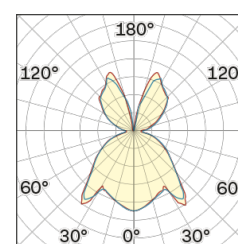

Lighting Type: Indirect

Light Distribution: Symmetric

COLOR

● 62, Nero (opaco)

Discover
Souvlaki

Semispherical