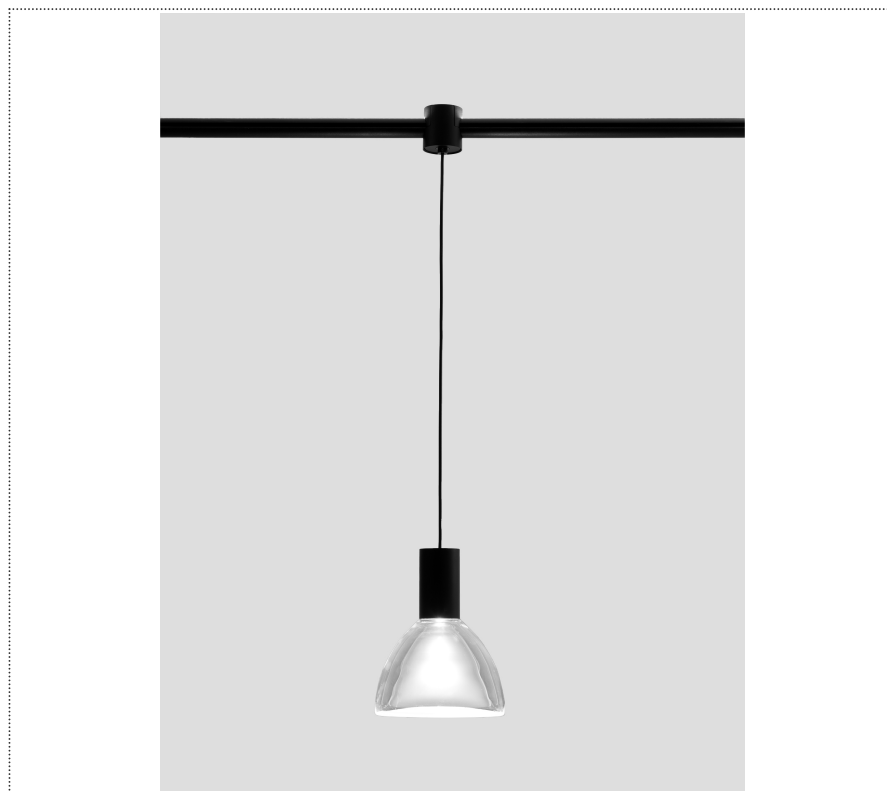

SOUVLAKI

FARETTO SOSPESO A BINARIO CON DIFFUSORE IN VETRO

ASVSH 001 35 ZL0

GENERAL

System

Track

IP20

Lumen: 898

Interior

Glass: Glass semispherical

LED

MID POWER LED

2.700 K

CRI 90

48V 320 mA

Macadam step 2

LED Life L80 B50 > 55.400 h

Classe Energetica: F

ELECTRICAL

48V

11,6 W

Classe 3

Driver included