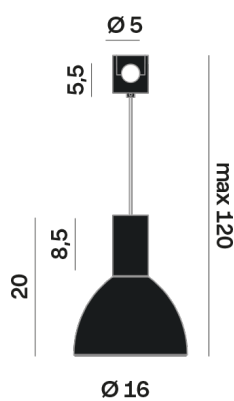

Interior

Glass: Glass semispherical

LED

MID POWER LED

3.000 K

CRI 90

48V 320 mA

Macadam step 2

Lighting Type: Indirect

Light Distribution: Symmetric

COLOR

● 35, Nichel opaco

Discover
Souvlaki

Semispherical