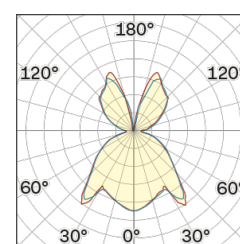

Lighting Type: Indirect

Light Distribution: Symmetric

COLOR

● 35, Nichel opaco

Discover
Souvlaki

Semispherical