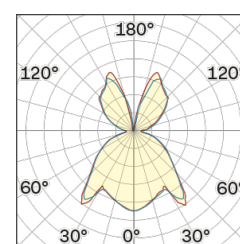

Lighting Type: Indirect

Light Distribution: Symmetric

COLOR

● 34, Oro opaco

Discover
Souvlaki

Semispherical