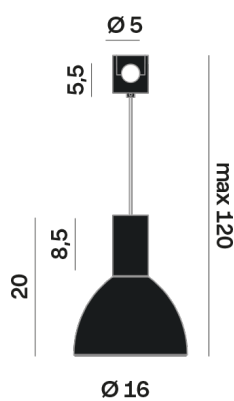

Interior

Glass: Glass semispherical

LED

MID POWER LED

2.700 K

CRI 90

48V 320 mA

Macadam step 2

Lighting Type: Indirect

Light Distribution: Symmetric

COLOR

● 34, Oro opaco

Discover
Souvlaki

Semispherical