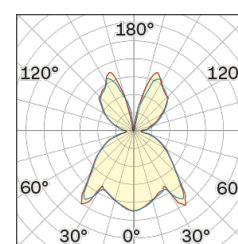

Lighting Type: Indirect

Light Distribution: Symmetric

COLOR

● 34, Oro opaco

Discover

Souvlaki

Semispherical