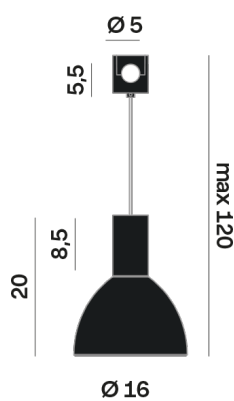

Interior

Glass: Glass semispherical

LED

MID POWER LED

3.000 K

CRI 90

48V 320 mA

Macadam step 2

Lighting Type: Indirect

Light Distribution: Symmetric

COLOR

● 34, Oro opaco

Discover

Souvlaki

Semispherical