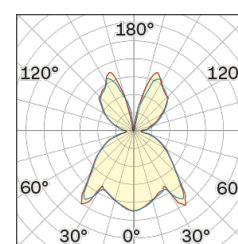

Lighting Type: Indirect

Light Distribution: Symmetric

COLOR

● 32, Canna di fucile

Discover

Souvlaki

Semispherical