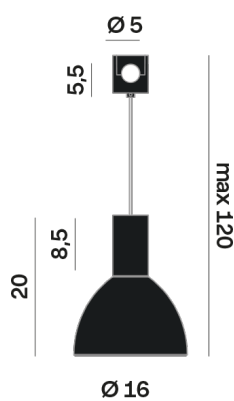

Interior

Glass: Glass semispherical

LED

MID POWER LED

2.700 K

CRI 90

48V 320 mA

Macadam step 2

Lighting Type: Indirect

Light Distribution: Symmetric

COLOR

● 32, Canna di fucile

Discover

Souvlaki

Semispherical