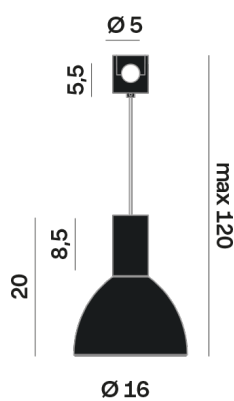

Interior

Glass: Glass semispherical

LED

MID POWER LED

2.700 K

CRI 90

48V 320 mA

Macadam step 2

Lighting Type: Indirect

Light Distribution: Symmetric

COLOR

● 32, Canna di fucile

Discover
Souvlaki

Semispherical