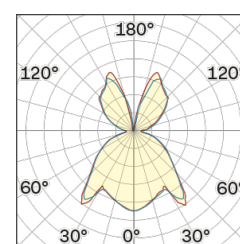

Lighting Type: Indirect

Light Distribution: Symmetric

COLOR

● 32, Canna di fucile

Discover
Souvlaki

Semispherical