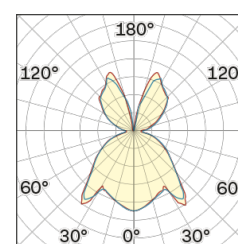

Lighting Type: Indirect

Light Distribution: Symmetric

COLOR

● 27, Rame opaco

Discover
Souvlaki

Semispherical