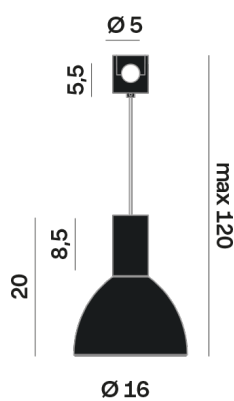

Interior

Glass: Glass semispherical

LED

MID POWER LED

3.000 K

CRI 90

48V 320 mA

Macadam step 2

Lighting Type: Indirect

Light Distribution: Symmetric

COLOR

● 27, Rame opaco

Discover
Souvlaki

Semispherical