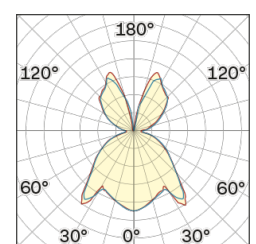

Lighting Type: Indirect

Light Distribution: Symmetric

COLOR

● 27, Rame opaco

Discover

Souvlaki

Semispherical