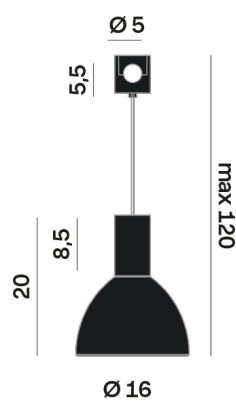

Interior

Glass: Glass semispherical

LED

MID POWER LED

2.700 K

CRI 90

48V 320 mA

Macadam step 2

Lighting Type: Indirect

Light Distribution: Symmetric

COLOR

● 27, Rame opaco

Discover

Souvlaki

Semispherical